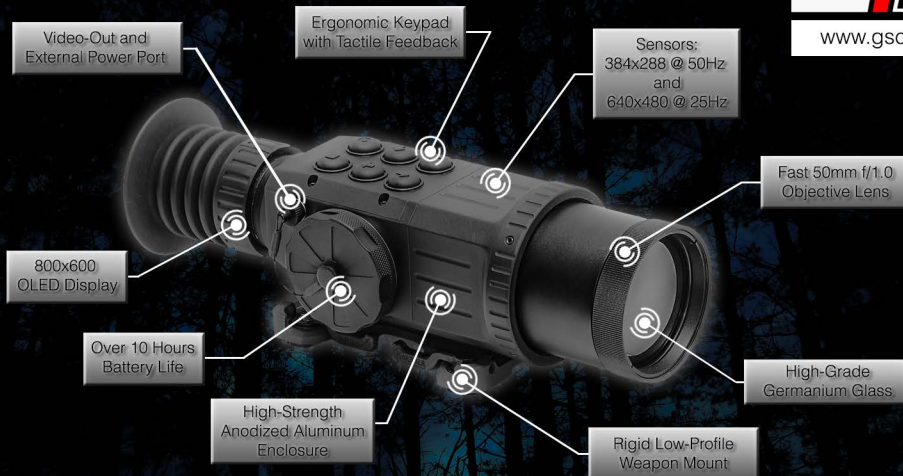

always a step ahead. since 1992

ADVANCED
LINE

www.gsci1.com